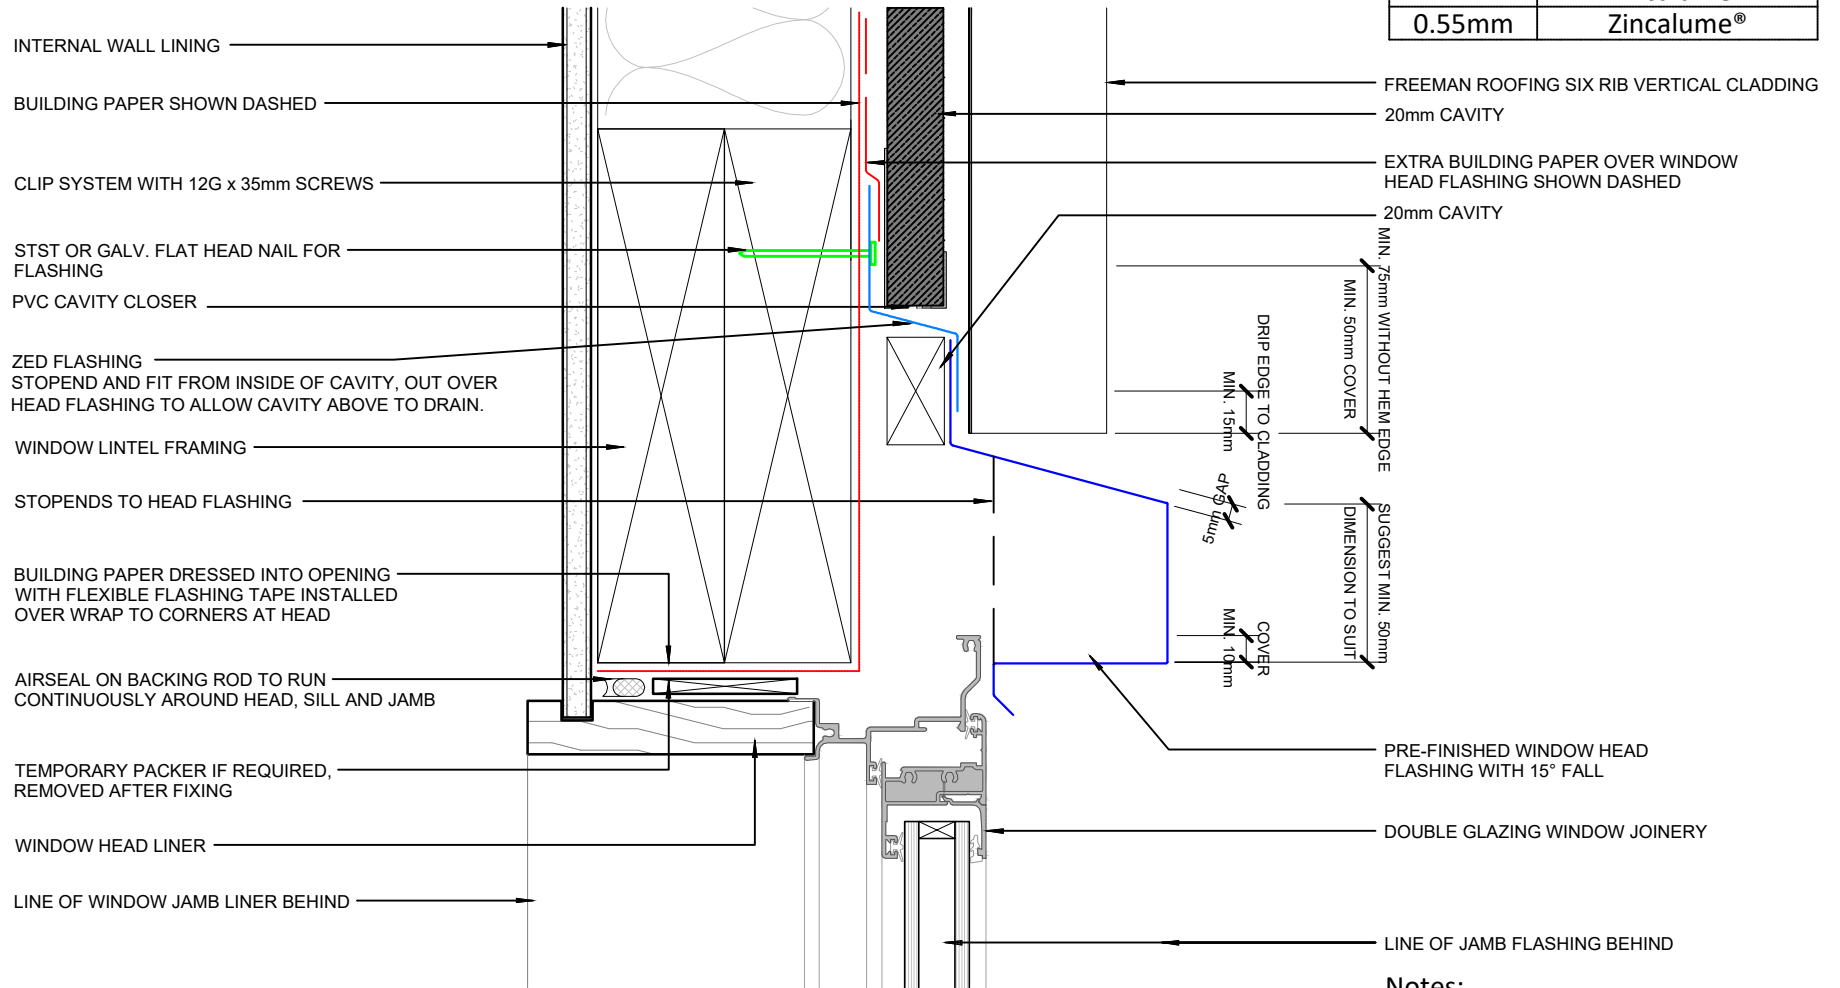

Freeman Roofing Six Rib	
0.4mm	Colorsteel® Endura
0.55mm	Colorsteel® Endura
0.4mm	Colorsteel® Maxx
0.55mm	Colorsteel® Maxx
0.4mm	Zincalume®
0.55mm	Zincalume®

**Notes:**  
These details are required to be fixed to allow thermal movement .